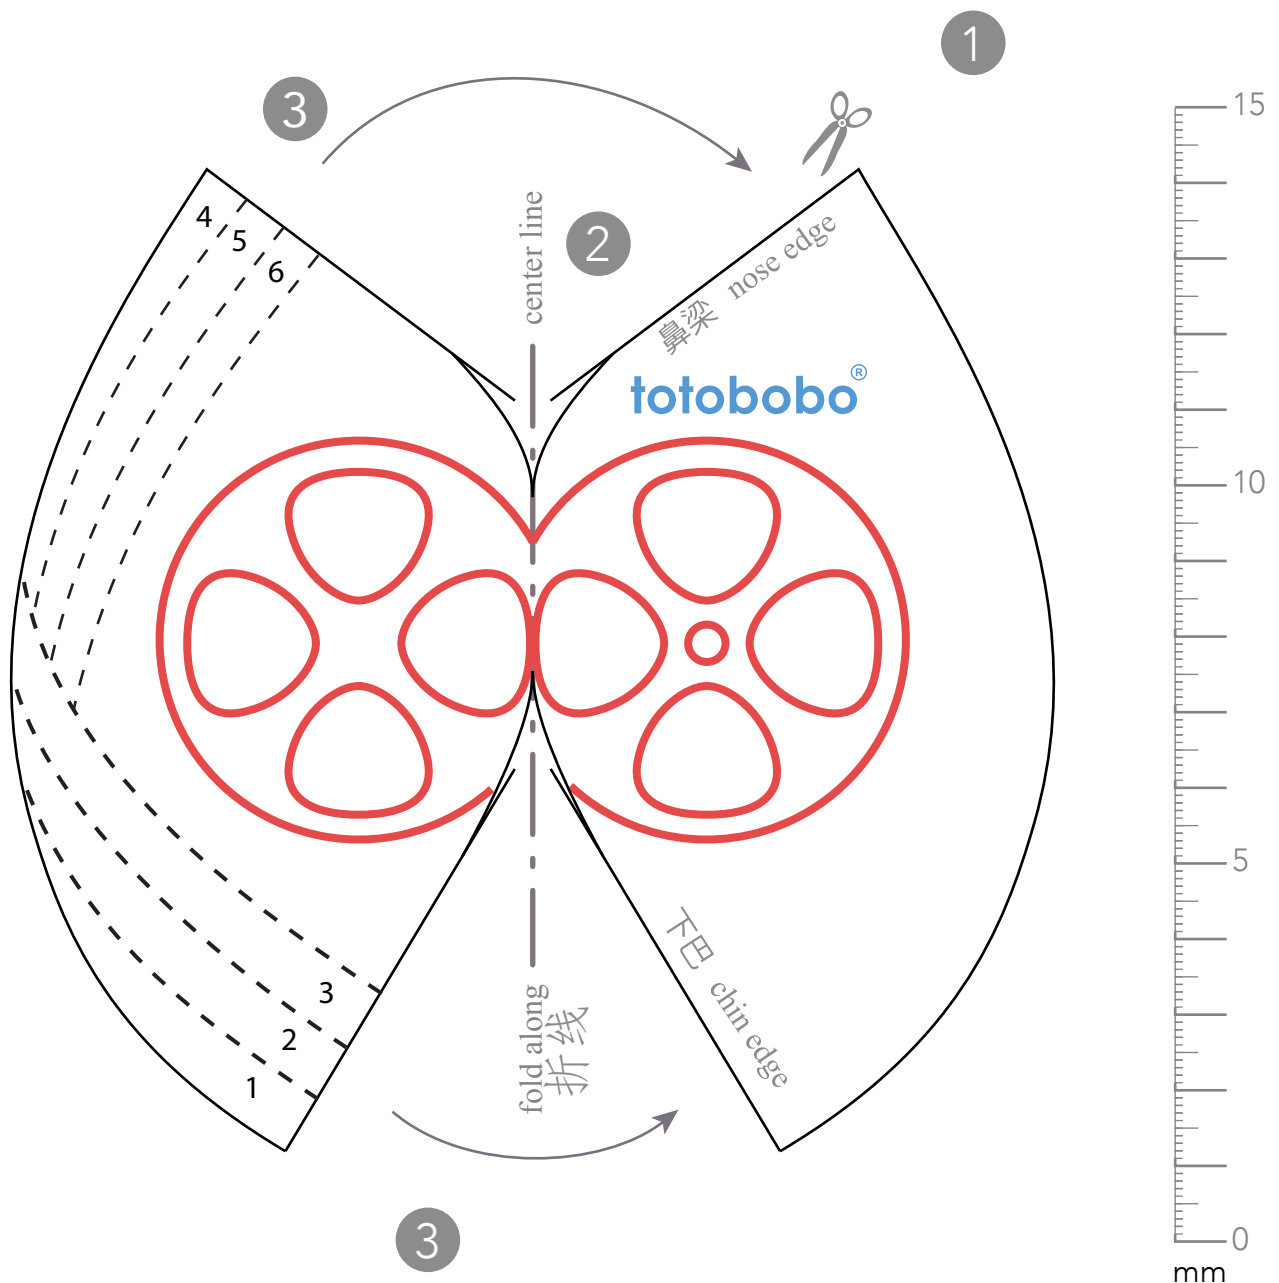

TT-01 Totobobo mask simulator

Scale 1:1

Paper simulator mask to test if Totobobo mask fits the face of the intended user.

Steps:

- ① Cut the mask simulator out from this sheet
- ② Fold along the center line, printing facing out
- ③ Join both sides of the nose edges and chin edges together with Scotch tape

The Totobobo mask simulator is ready!

To fit smaller faces trim the mask by following the dotted lines.

TT-02 Petit mask simulator

Scale 1:1

Paper simulator mask to test if Totobobo mask fits the face of the intended user.

Steps:

- ① Cut the mask simulator out from this sheet
- ② Fold along the center line, printing facing out
- ③ Join both sides of the nose edges and chin edges together with Scotch tape
The Totobobo mask simulator is ready!

Modern technology produces high quality filter competently. But ensuring a good face-seal on individual is still tricky.

The first step towards a good seal is the right sizing. That's why we produce the "Totobobo mask simulator". You can print it out, quickly and easily produce a full size paper replica of Totobobo mask. Use it to test if the mask will fit yourself or your kids or if it needs trimming. If the mask simulator won't fit the size you want, there is no need to waste money. On the other hand, if the simulator produces promising result, you may proceed to purchase with more confidence.