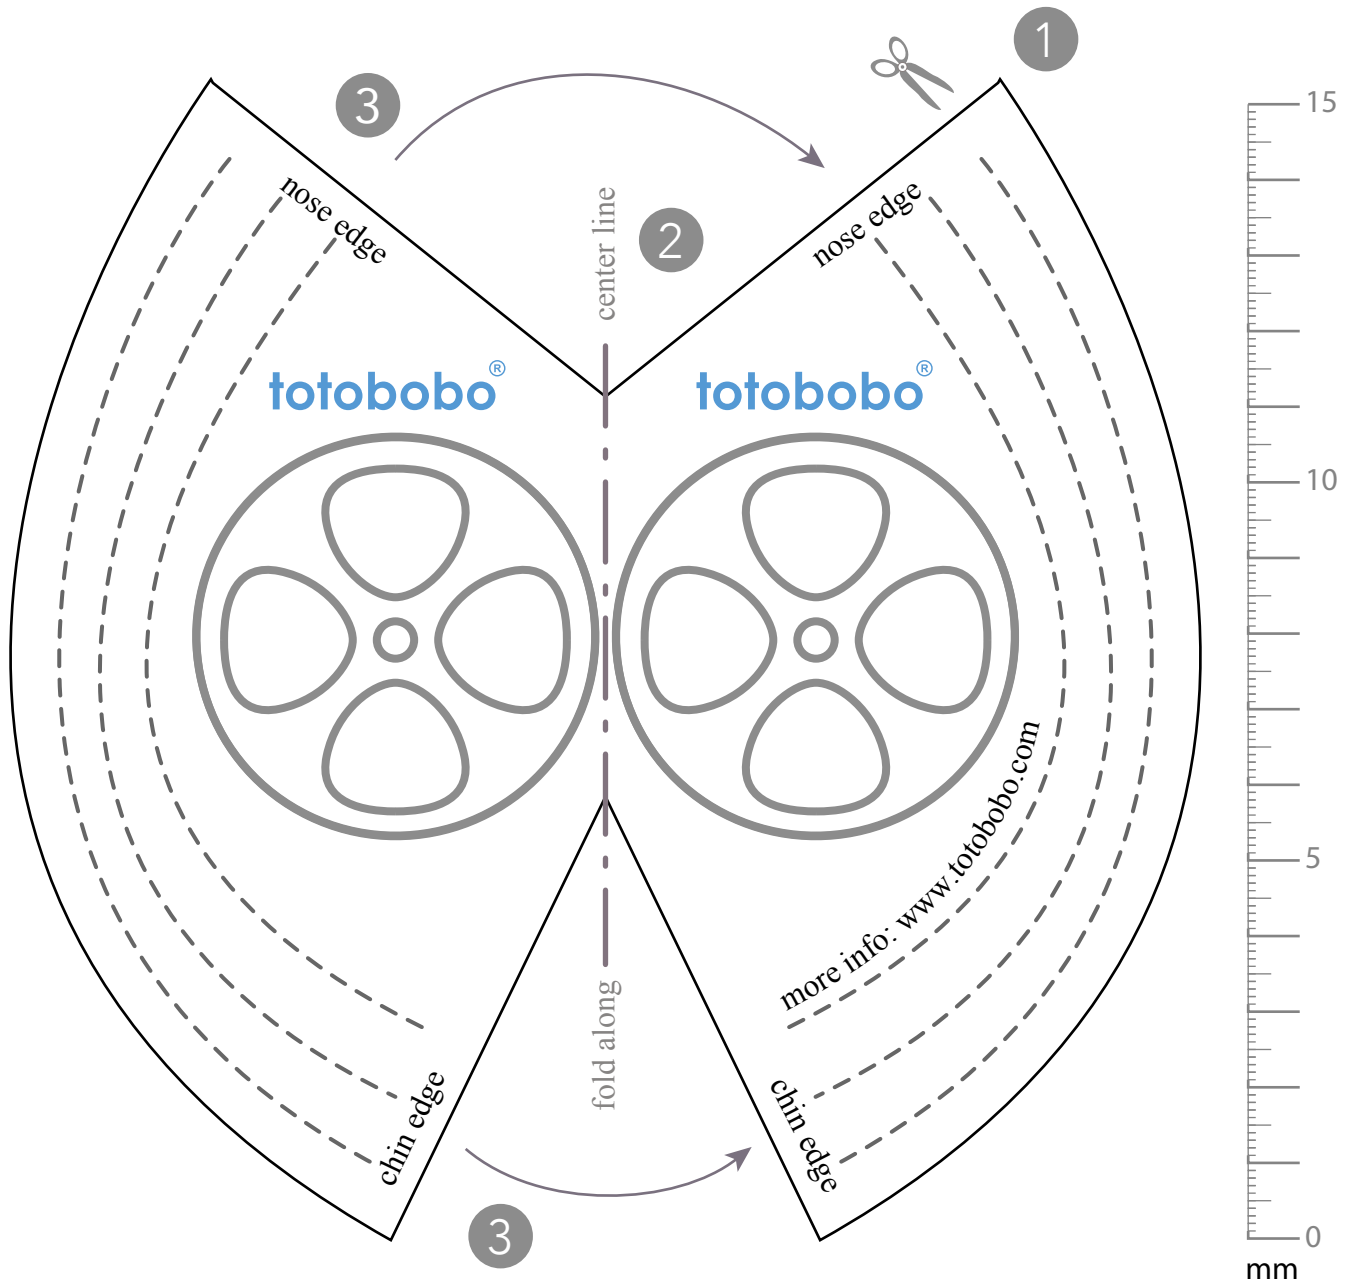

TT-01 Totobobo mask simulator

Scale 1:1

Paper simulator mask to test if Totobobo mask fits the face of the intended user.

Steps:

- ① Cut the mask simulator out from this sheet
- ② Fold along the center line, printing facing out
- ③ Join both sides of the nose edges and chin edges together with Scotch tape

The Totobobo mask simulator is ready!

To fit smaller faces trim the mask by following the dotted lines.

TT-02 Petit mask simulator

Scale 1:1

Paper simulator mask to test if Totobobo mask fits the face of the intended user.

Steps:

- ① Cut the mask simulator out from this sheet
- ② Fold along the center line, printing facing out
- ③ Join both sides of the nose edges and chin edges together with Scotch tape
The Totobobo mask simulator is ready!

Modern technology produces high quality filter competently. But ensuring a good face-seal on individual is still tricky.

The first step towards a good seal is the right sizing. That's why we produce the "Totobobo mask simulator". You can print it out, quickly and easily produce a full size paper replica of Totobobo mask. Use it to test if the mask will fit yourself or your kids or if it needs trimming. If the mask simulator won't fit the size you want, there is no need to waste money. On the other hand, if the simulator produces promising result, you may proceed to purchase with more confidence.